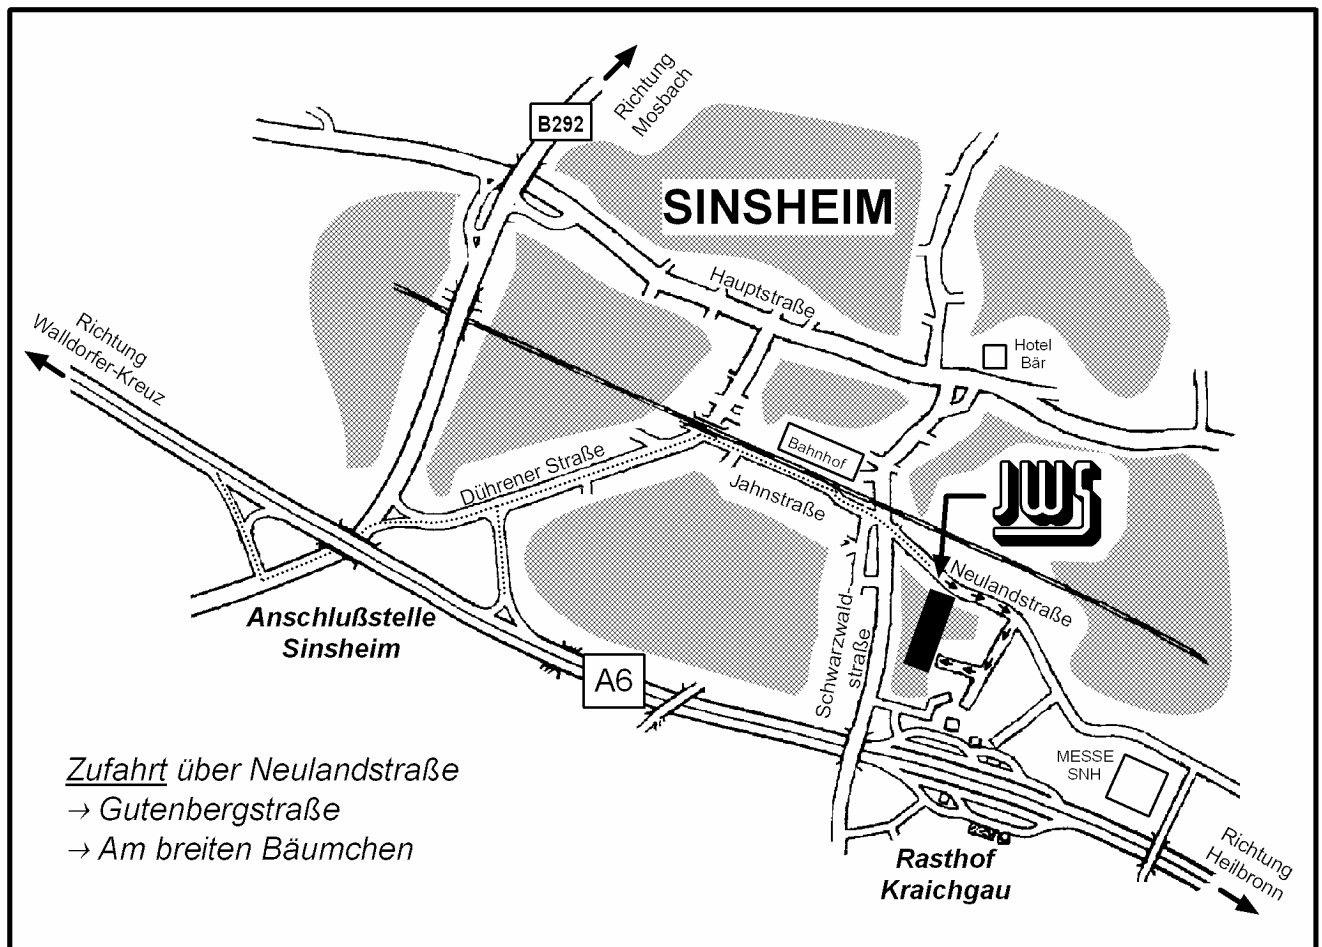

How to find us ...

Map at Sinsheim

Jakob Weiß & Söhne wish you a pleasant journey!

Jakob Weiß & Söhne Maschinenfabrik GmbH
Neulandstraße 10
D-74889 Sinsheim, Germany
Tel.: +49 (0) 72 61 / 91 53 – 0
Fax: +49 (0) 72 61 / 91 53 – 99
Email: kontakt@jws-online.de
www.jws-online.de