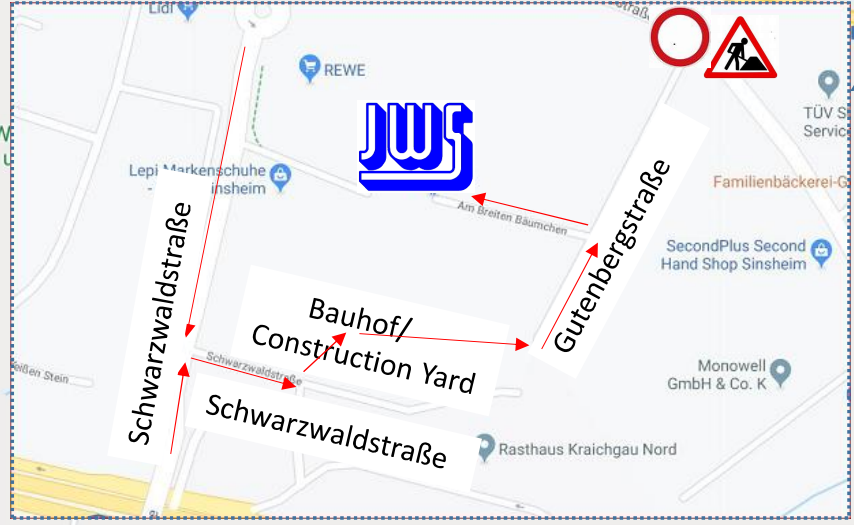

from  
Mannheim  
Frankfurt

Changed driveway to **JWS** due to construction site from February 11, 2020 to probably September/October 2020.  
The target address to **JWS** is: **Am Breiten Bäumchen 5, 74889 Sinsheim**  
Please follow redirection to **Gutenbergstraße**

Exit  
Sinsheim

A 6

A 6

from  
Heilbronn  
Stuttgart  
Exit  
Sinsheim-  
Süd

Stadium  
Arena

Jakob Weiß Maschinenfabrik GmbH, Neulandstraße 10, 74889 Sinsheim

Tel. +49 (0)7261 9153 0